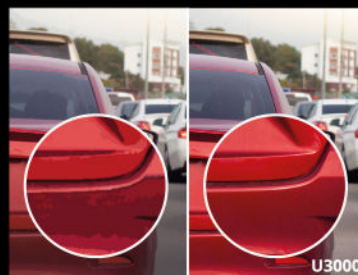

Optional Image Quality

Provide more high quality video recording option